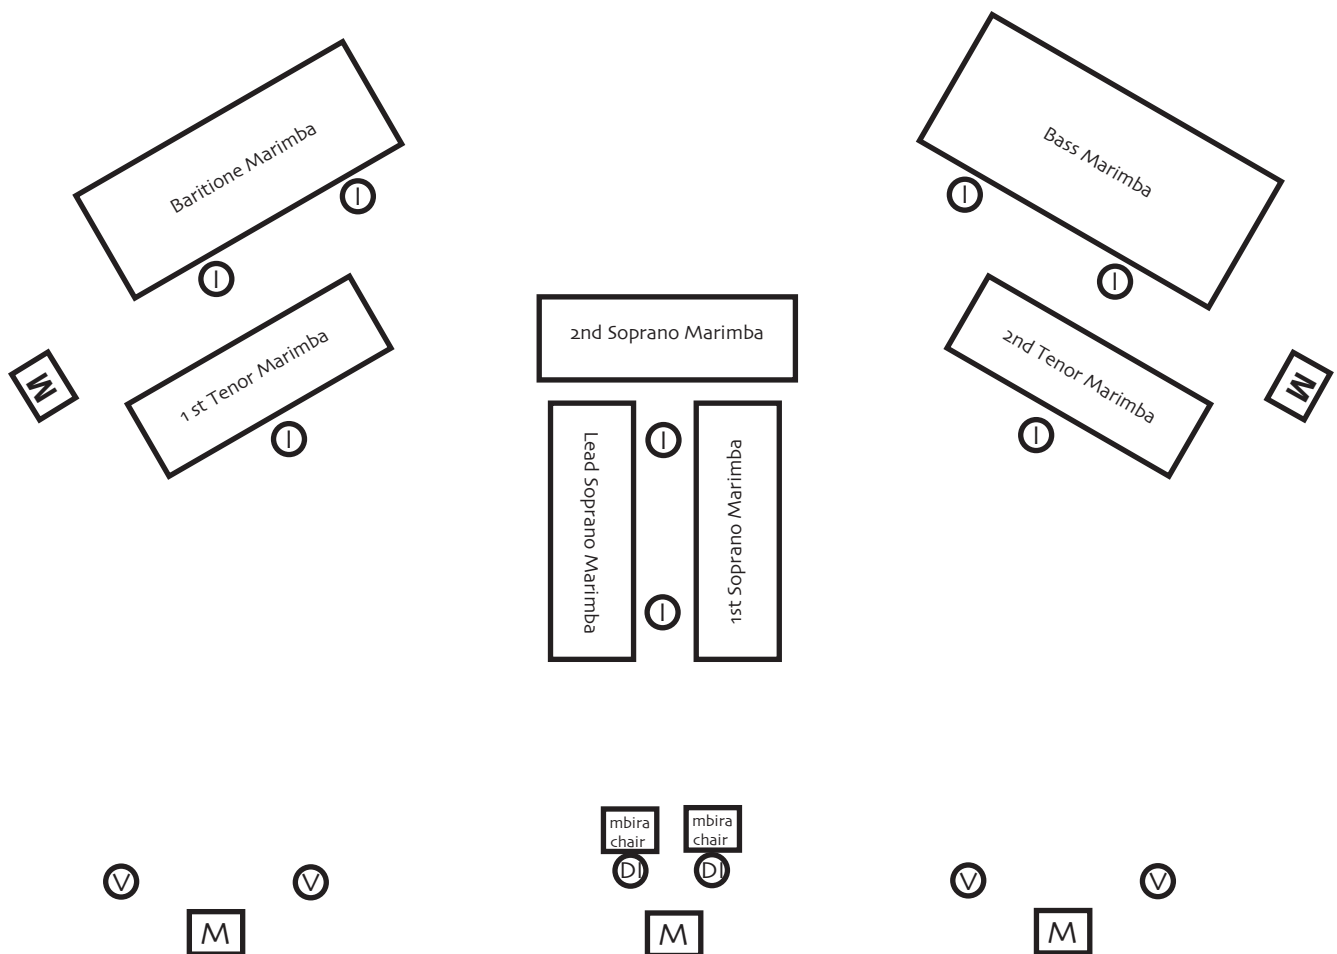

# Kutandara Marimba Ensemble

Basic Stage Plot: 8 performers, 14 inputs

Input List:  
I=instrument microphone  
V=vocal microphone  
DI=direct inputs  
M=monitors